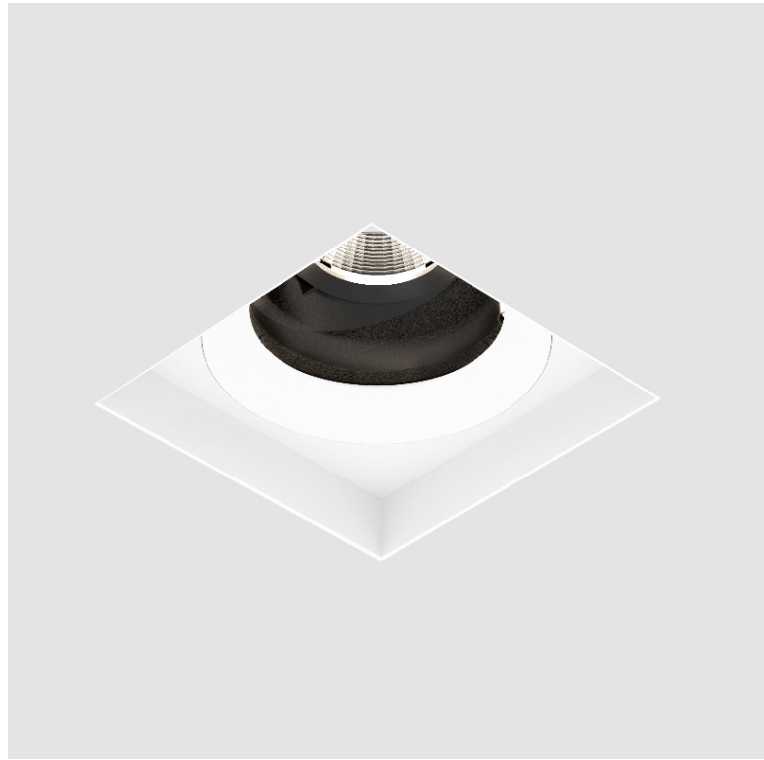

ELECTRICAL

Lamp Type: LED (Zhaga Standard)
Input Wattage (W): 13.2 (2700K) / 16.5
Total Output Wattage (W): 12 (2700K) / 15
Dimming: Tri-Mode (Non-Dimming and Phase Dimming (120Vac only) and 0-10V Dimming)
Driver Included: No
Driver Location: Recessed Housing
Driver Type: Constant Current - Universal
Driver Class: Class 2
Housing: See components
Input Voltage (V): 120 - 277
Constant Current (MA): 350

LED

Number of LEDs: 1
Color Temperature (°K): 2700 / 3000 / 3500 / 4000
Max. Delivered Lumen (lm): 850 / 950 / 1019 / 1040
Nominal Lumen (lm): 960 / 1070 / 1156 / 1180
CRI: >90 CRI
Efficiency (%): 88.5
Lamp Life (hrs): 50000
Upon Request: RGB-W Tunable White Special Color Temperature Special LED

OPTICAL

Reflector: 10
Adjustability: Rotational 355°; Tilt 30°
Upon Request: Special Beam Angles

RATINGS AND CERTIFICATIONS

Zaneen Lighting Inc. © 2021, T 1990 280-3382, F 416-247-9319, www.zaneen.com

Available for international specifications by adding "INT" at the end of the existing Model #. For assistance on 'custom' specifications, contact zteam@zaneen.com. In a constant effort to supply the best product, we reserve the right to change specifications or materials without notice. The most recent specification sheets are found at zaneen.com
IP rating: IP20