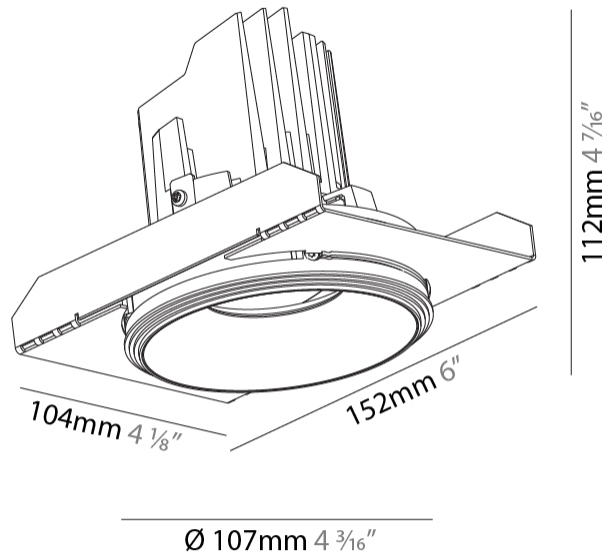

ELECTRICAL

Lamp Type: LED (Zhaga Standard)
Input Wattage (W): 13.2 / 16.5
Total Output Wattage (W): 12.1 / 14.7
Dimming: Tri-Mode (Non-Dimming and Phase Dimming (120Vac only) and 0-10V Dimming)
Driver Included: No
Driver Location: Recessed Housing
Driver Type: Constant Current - Universal
Driver Class: Class 2
Housing: See components
Input Voltage (V): 120 - 277
Constant Current (MA): 350

LED

Number of LEDs: 1
Color Temperature (°K): 2700 / 3000 / 3500 / 4000
Max. Delivered Lumen (lm): 850 / 950 / 1019 / 1040
Nominal Lumen (lm): 960 / 1070 / 1156 / 1180
CRI: >90 CRI
Efficiency (%): 88.5
Lamp Life (hrs): 50000
Upon Request: RGB-W Tunable White Special Color Temperature Special LED

OPTICAL

Reflector°: 10
Adjustability: Rotational 355°; Tilt 10°
Upon Request: Special Beam Angles

RATINGS AND CERTIFICATIONS

Zaneen Group Inc. © 2024, T 1800-388-3382, F 416-247-9319, www.zaneen.com
Certified By: Certified for North American Standards
Available for International specifications by adding "INT" at the end of the existing Model #. For assistance on 'custom' specifications, contact zteam@zaneen.com.
IP Rating: IP20
If a conflict occurs to supply the best product, we reserve the right to change specifications or materials without notice. The most recent specification sheets are found at zaneen.com